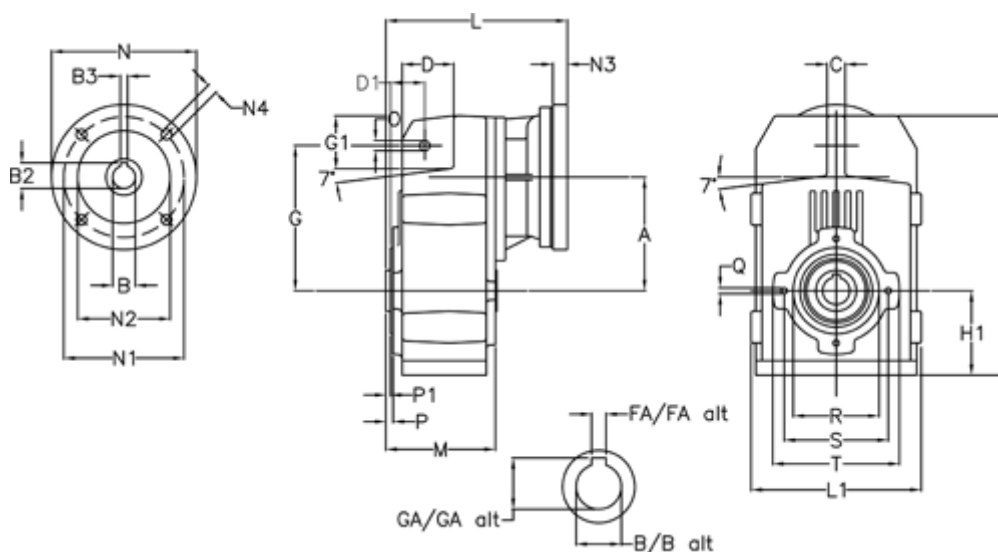

Article number: 29560220934220

Description: Shaft mounted gear
A203H30-209,3-P63B5

Measures

A = 125.00	FA = 8	M = 120.0	Q = M8x15
B = 30	G = 160	N = 140	R = 95
B1 = 11	G1 = 58.0	N1 = 115	S = 115
B2 = 12.8	GA = 33.3	N2 = 95	T = 140
B3 = 4	H = 286.0	N4 = M8x19	
C = 20	H1 = 92.5	O = 11	
D = 57.0	L = 253.0	P = 5.0	
D1 = 40.0	L1 = 188	P1 = 3.0	